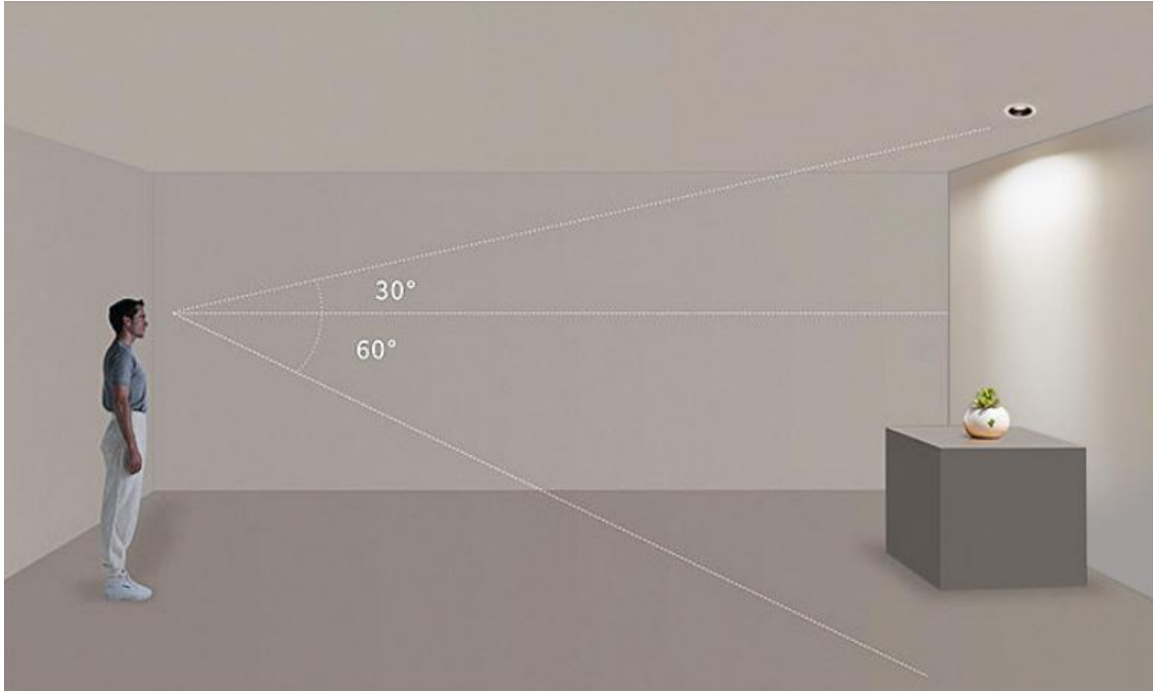

Anti-Glare :