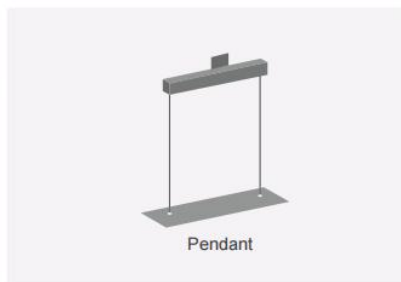

LED Track Panel Light

Description:

The slim track panel could adjust the lights direction from 0-355 degree vertically according to the different project request, Wattages adjustable from 50W-57W-64W-75W. So it is smart and easy to make fixtures in stock for the wholesales, distributors, resellers and project contractors, which adjust the suitable characteristics in different end users or cases. This lamp with outstanding quality, 160LM/W high energy efficiency and 70000H super long service life for continuously high quality light to save your electricity bills. mostly of all, could be multiple installation, such as track system, recessed, surface mounted and suspension.

Application:

- Shopping mall, Supermarket and fashion store lighting.showroom lighting .
- Food Lighting (Meat Fruit Vegetable Bread etc.)

Dimension(mm)

Model NO.	Size A(mm)	Size B(mm)	Size C(mm)
P01 600mm	578mm	189	76

Installation

Information:

Features:

- Universal track adaptor, compatible with European 3-circuit tracks.
- Support track system (2wires, 3 wires and 4 wires), trimless recessed, surface mounted and pendant ways.
- 90% transmittance optical lens.
- Light distributions: narrow, spot, wide beam angle, asymmetric, double asymmetric
- Power switchable 70W can adjust 64w /57w/50w
- Flicker free driver compatible with ON/OFF, Dali, 0-10V, triac dimmable.
- Black and white housing