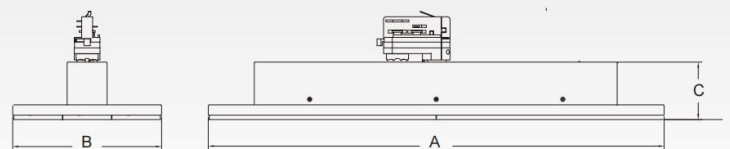

LED Track Panel Light

Description:

The slim track panel could adjust the lights direction from 0-355 degree vertically according to the different project request, Wattages adjustable from 50W-57W-64W-75W. So it is smart and easy to make fixtures in stock for the wholesales, distributors, resellers and project contractors, which adjust the suitable characteristics in different end users or cases. This lamp with outstanding quality, 160LM/W high energy efficiency and 70000H super long service life for continuously high quality light to save your electricity bills. mostly of all, could be multiple installation, such as track system, recessed, surface mounted and suspension.

Application:

- Shopping mall, Supermarket and fashion store lighting.showroom lighting .
- Food Lighting (Meat Fruit Vegetable Bread etc.)

Dimension(mm)

Model NO.	Size A(mm)	Size B(mm)	Size C(mm)
P01 600mm	578mm	189	76

Installation

Information:

Features:

- Universal track adaptor, compatible with European 3-circuit tracks.
- Support track system (2wires, 3 wires and 4 wires), trimless recessed, surface mounted and pendant ways.
- 90% transmittance optical lens.
- Light distributions: narrow, spot, wide beam angle, asymmetric, double asymmetric
- Power switchable 70W can adjust 64w /57w/50w
- Flicker free driver compatible with ON/OFF, Dali, 0-10V, triac dimmable.
- Black and white housing

Light distribution

60°

90°

DS 25°

DS 25° x 60° x DS 25°

DS 25° x 90° x DS 25°

Photo-metric :