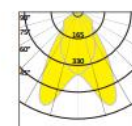

Ref. Photo	Installation	Model No.	Dimension	Power (w)	Luminous			Function
					Lumen	LM/W	Beam Angle	
	Powergear 4 Wires 3 Phase Track Adaptor	OP-TLP0121-70-TC	577×189 × 77mm	70W can adjust 64w /57w/50w	Max 11000LM	160 LM/W	30° 60° 90° DS25° DS25° x 60° x DS25° DS25° x 90° x DS25°	ON/OFF
	Powergear 6 Wires 3 Phase Track Adaptor	OP-TLP0121-70-T4		MAX 70W				DALI
	Powergear 4 Wires 3 Phase Track Adaptor	OP-TLP0123-70-TC	577×189 × 157mm	70W can adjust 64w /57w/50w	Max 11000LM	160 LM/W	30° 60° 90° DS25° DS25° x 60° x DS25° DS25° x 90° x DS25°	ON/OFF
	Powergear 6 Wires 3 Phase Track Adaptor	OP-TLP0123-70-T4		MAX 70W				DALI
	connecting cable with GST plug 18/3	OP-TLP0124-70-TC	577×189 × 77mm	70W can adjust 64w /57w/50w	Max 11000LM	160 LM/W	30° 60° 90° DS25° DS25° x 60° x DS25° DS25° x 90° x DS25°	ON/OFF
	connecting cable with GST plug 18/5	OP-TLP0124-70-T4		MAX 70W				DALI

Light distribution

60°

90°

DS 25°

DS 25° x 60° x DS 25°

DS 25° x 90° x DS 25°

Photo-metric :