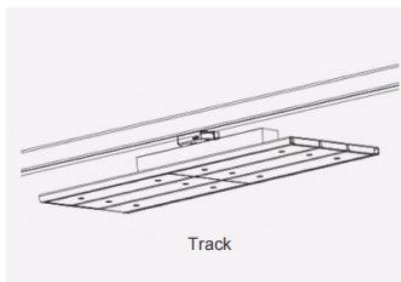

LED Track Panel Light

Description:

The slim track panel could adjust the lights direction from 0-355 degree vertically according to the different project request, Wattages adjustable from 50W-57W-64W-75W. So it is smart and easy to make fixtures in stock for the wholesales, distributors, resellers and project contractors, which adjust the suitable characteristics in different end users or cases. This lamp with outstanding quality, 160LM/W high energy efficiency and 70000H super long service life for continuously high quality light to save your electricity bills. mostly of all, could be multiple installation, such as track system, recessed, surface mounted and suspension.

Application:

- Shopping mall, Supermarket and fashion store lighting.showroom lighting .
- Food Lighting (Meat Fruit Vegetable Bread etc.)

Dimension(mm)

Model NO.	Size A(mm)	Size B(mm)	Size C(mm)
P01 600mm	578mm	189	76

Installation

Information:

Features:

- Universal track adaptor, compatible with European 3-circuit tracks.
- Support track system (2wires, 3 wires and 4 wires), trimless recessed, surface mounted and pendant ways.
- 90% transmittance optical lens.
- Light distributions: narrow, spot, wide beam angle, asymmetric, double asymmetric
- Power switchable 70W can adjust 64w /57w/50w
- Flicker free driver compatible with ON/OFF, Dali, 0-10V, triac dimmable.
- Black and white housing