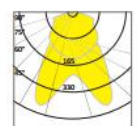

Ref. Photo	Installation	Model No.	Dimension	Power (w)	Luminous			Function
					Lumen	LM/W	Beam Angle	
	Powergear 4 Wires 3 Phase Track Adaptor	OP-TLP0121-70-TC	577×189 × 77mm	70W can adjust 64w /57w/50w	Max 11000LM	160 LM/W	30° 60° 90° DS25° DS25° x 60° x DS25° DS25° x 90° x DS25°	ON/OFF
	Powergear 6 Wires 3 Phase Track Adaptor	OP-TLP0121-70-T4		MAX 70W				DALI
	Powergear 4 Wires 3 Phase Track Adaptor	OP-TLP0123-70-TC	577×189 × 157mm	70W can adjust 64w /57w/50w	Max 11000LM	160 LM/W	30° 60° 90° DS25° DS25° x 60° x DS25° DS25° x 90° x DS25°	ON/OFF
	Powergear 6 Wires 3 Phase Track Adaptor	OP-TLP0123-70-T4		MAX 70W				DALI
	connecting cable with GST plug 18/3	OP-TLP0124-70-TC	577×189 × 77mm	70W can adjust 64w /57w/50w	Max 11000LM	160 LM/W	30° 60° 90° DS25° DS25° x 60° x DS25° DS25° x 90° x DS25°	ON/OFF
	connecting cable with GST plug 18/5	OP-TLP0124-70-T4		MAX 70W				DALI

Light distribution

60°

90°

DS 25°

DS 25° x 60° x DS 25°

DS 25° x 90° x DS 25°

Photo-metric :