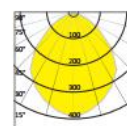

Information:

Features:

- Universal track adaptor, compatible with European 3-circuit tracks.
- Support track system (2wires, 3 wires and 4 wires), trimless recessed, surface mounted and pendant ways.
- 90% transmittance optical lens.
- Light distributions: narrow, spot, wide beam angle, asymmetric, double asymmetric
- Power switchable 70W can adjust 64w /57w/50w
- Flicker free driver compatible with ON/OFF, Dali, 0-10V, triac dimmable.
- Black and white housing

Specification:

- Power supply : TRIDONIC
- Track adapter: 4 wires 6 Wires
- Housing material: aluminum.
- Dimming : No/OFF DALI Dimmable
- Working environment temperature: -20oc ~ +45oc.
- Lamp Certificates: CE ROHS SAA
- Driver Certificates : TUV CB UL CE ROHS SAA

Ref. Photo	Installation	Model No.	Dimension	Power (w)	Luminous			Function
					Lumen	LM/W	Beam Angle	
	Powergear 4 Wires 3 Phase Track Adaptor	OP-TLP0121-70-TC	577×189 × 77mm	70W can adjust 64w /57w/50w	Max 11000LM	160 LM/W	30° 60° 90° DS25° DS25° x 60° x DS25° DS25° x 90° x DS25°	ON/OFF
	Powergear 6 Wires 3 Phase Track Adaptor	OP-TLP0121-70-T4		MAX 70W				DALI
	Powergear 4 Wires 3 Phase Track Adaptor	OP-TLP0123-70-TC	577×189 × 157mm	70W can adjust 64w /57w/50w	Max 11000LM	160 LM/W	30° 60° 90° DS25° DS25° x 60° x DS25° DS25° x 90° x DS25°	ON/OFF
	Powergear 6 Wires 3 Phase Track Adaptor	OP-TLP0123-70-T4		MAX 70W				DALI
	connecting cable with GST plug 18/3	OP-TLP0124-70-TC	577×189 × 77mm	70W can adjust 64w /57w/50w	Max 11000LM	160 LM/W	30° 60° 90° DS25° DS25° x 60° x DS25° DS25° x 90° x DS25°	ON/OFF
	connecting cable with GST plug 18/5	OP-TLP0124-70-T4		MAX 70W				DALI

Light distribution

90°